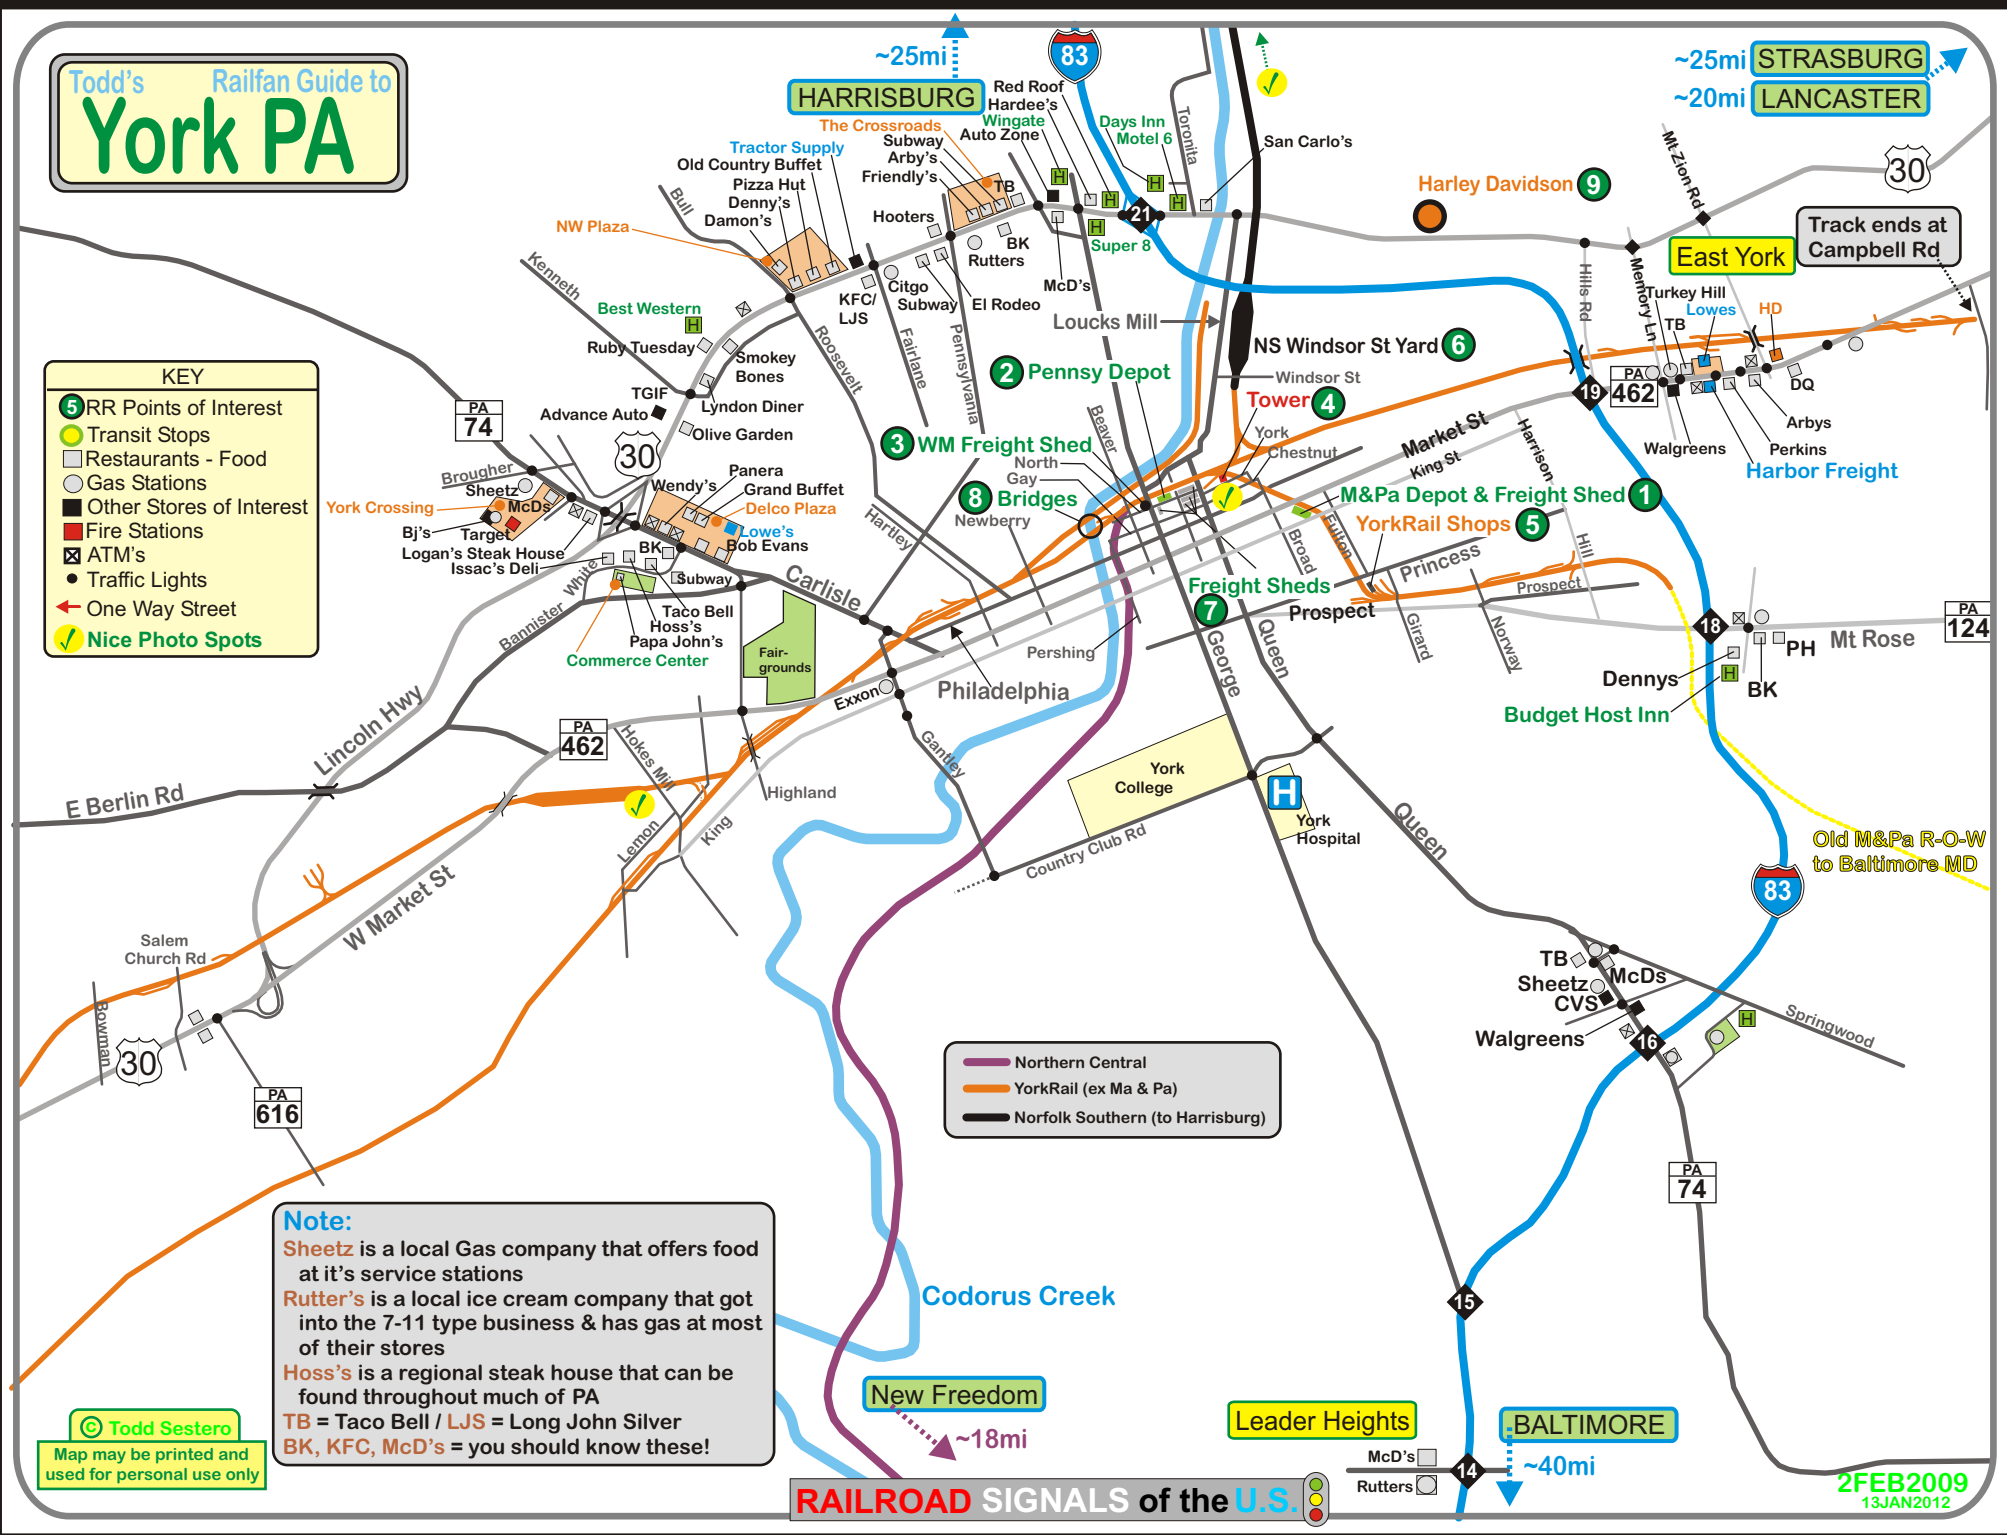

Todd's Railfan Guide to
York PA

- KEY**
- 5 RR Points of Interest
 - Transit Stops
 - Restaurants - Food
 - Gas Stations
 - Other Stores of Interest
 - Fire Stations
 - ⊠ ATM's
 - Traffic Lights
 - ← One Way Street
 - ✓ Nice Photo Spots

Note:
Sheetz is a local Gas company that offers food at it's service stations
Rutter's is a local ice cream company that got into the 7-11 type business & has gas at most of their stores
Hoss's is a regional steak house that can be found throughout much of PA
TB = Taco Bell / **LJS** = Long John Silver
BK, KFC, McD's = you should know these!

© Todd Sestero
 Map may be printed and used for personal use only

RAILROAD SIGNALS of the U.S.

McD's
 Rutter's

2FEB2009
 13JAN2012