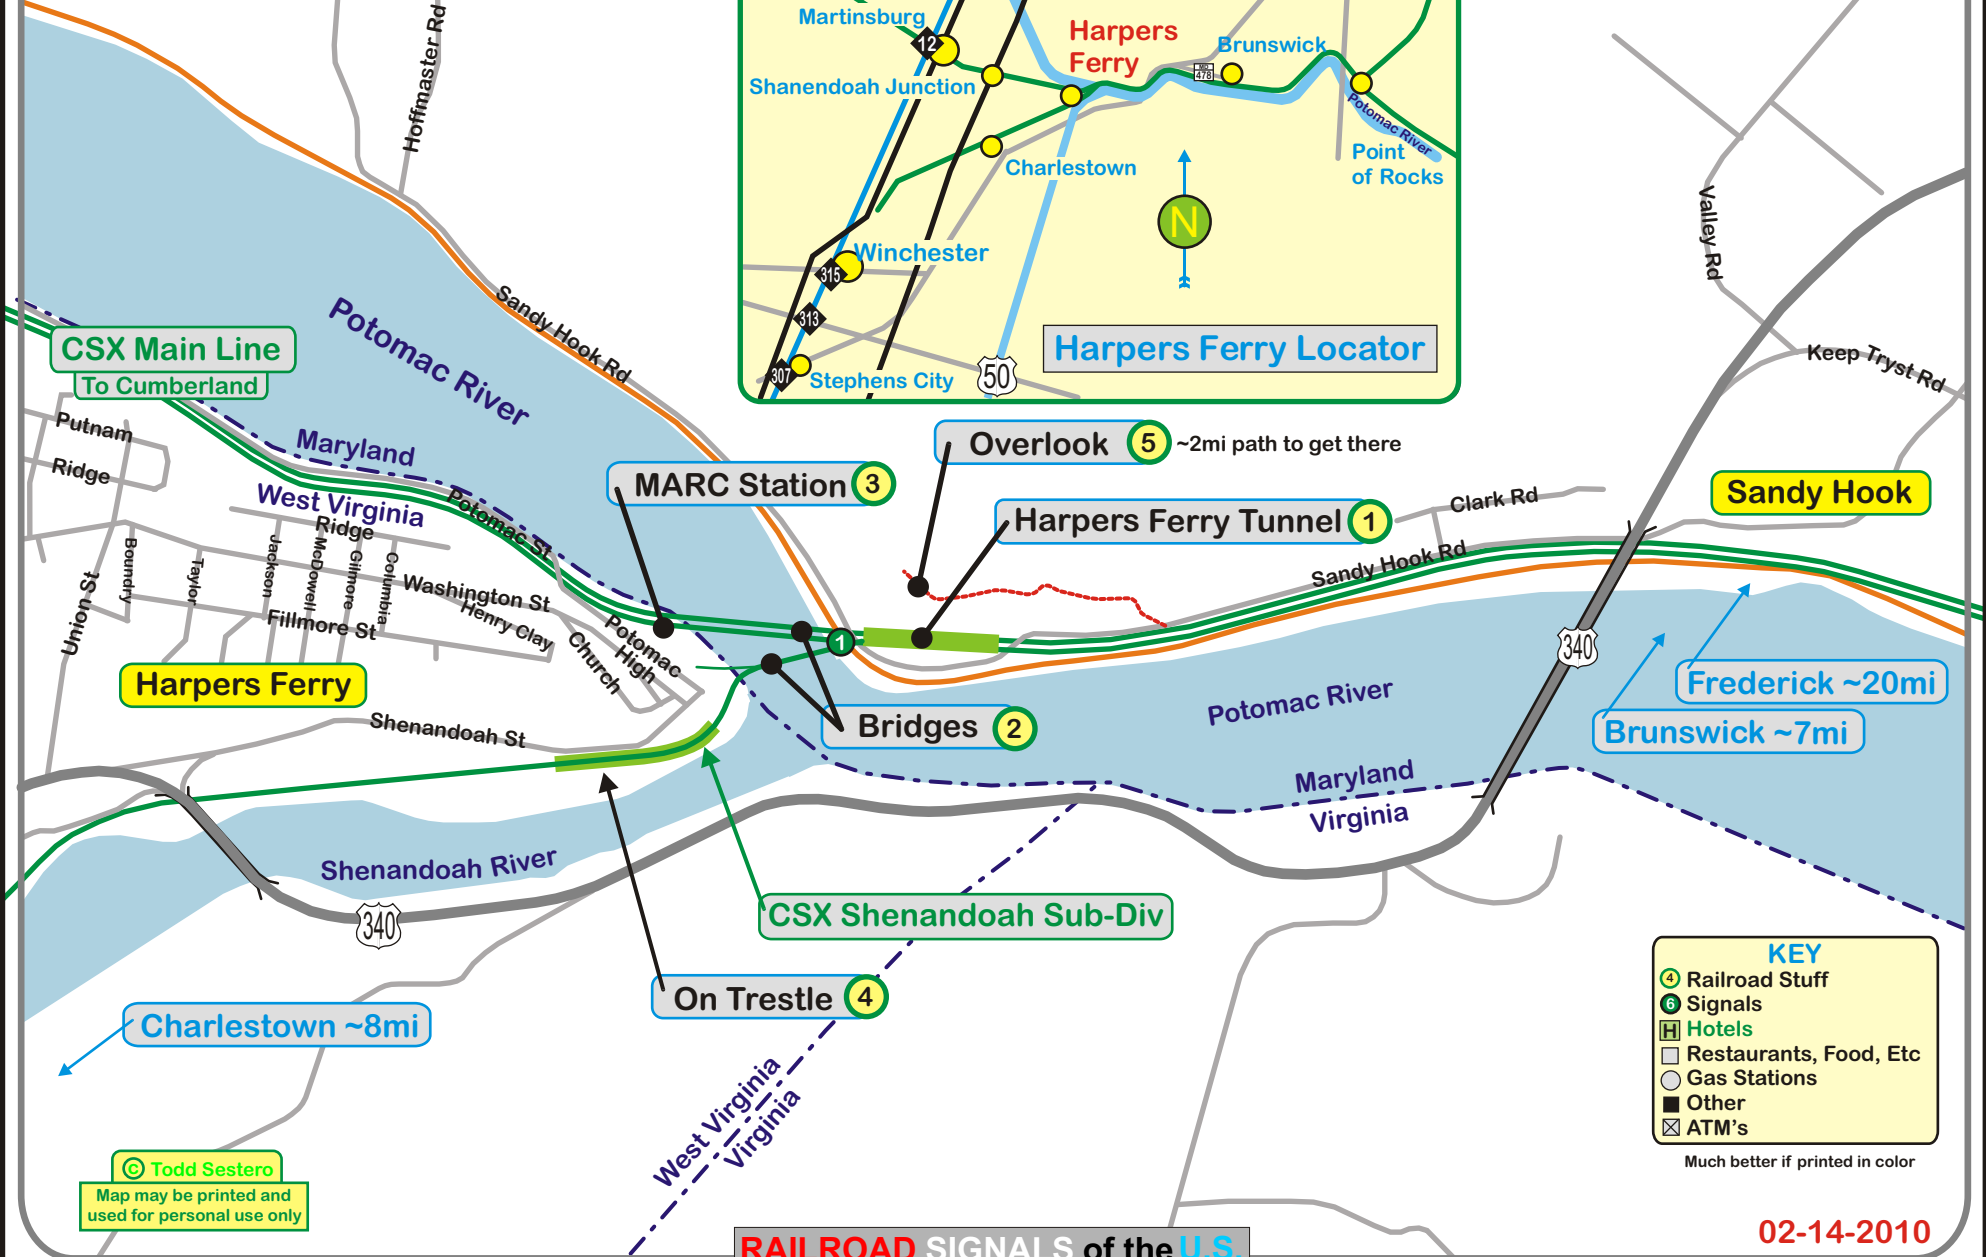

Todd's Railfan Guide to  
**HARPERS FERRY**  
 WV

**KEY**

- ④ Railroad Stuff
- ⑥ Signals
- H Hotels
- ☐ Restaurants, Food, Etc
- Gas Stations
- Other
- ⊠ ATM's

Much better if printed in color

© Todd Sestero  
 Map may be printed and  
 used for personal use only