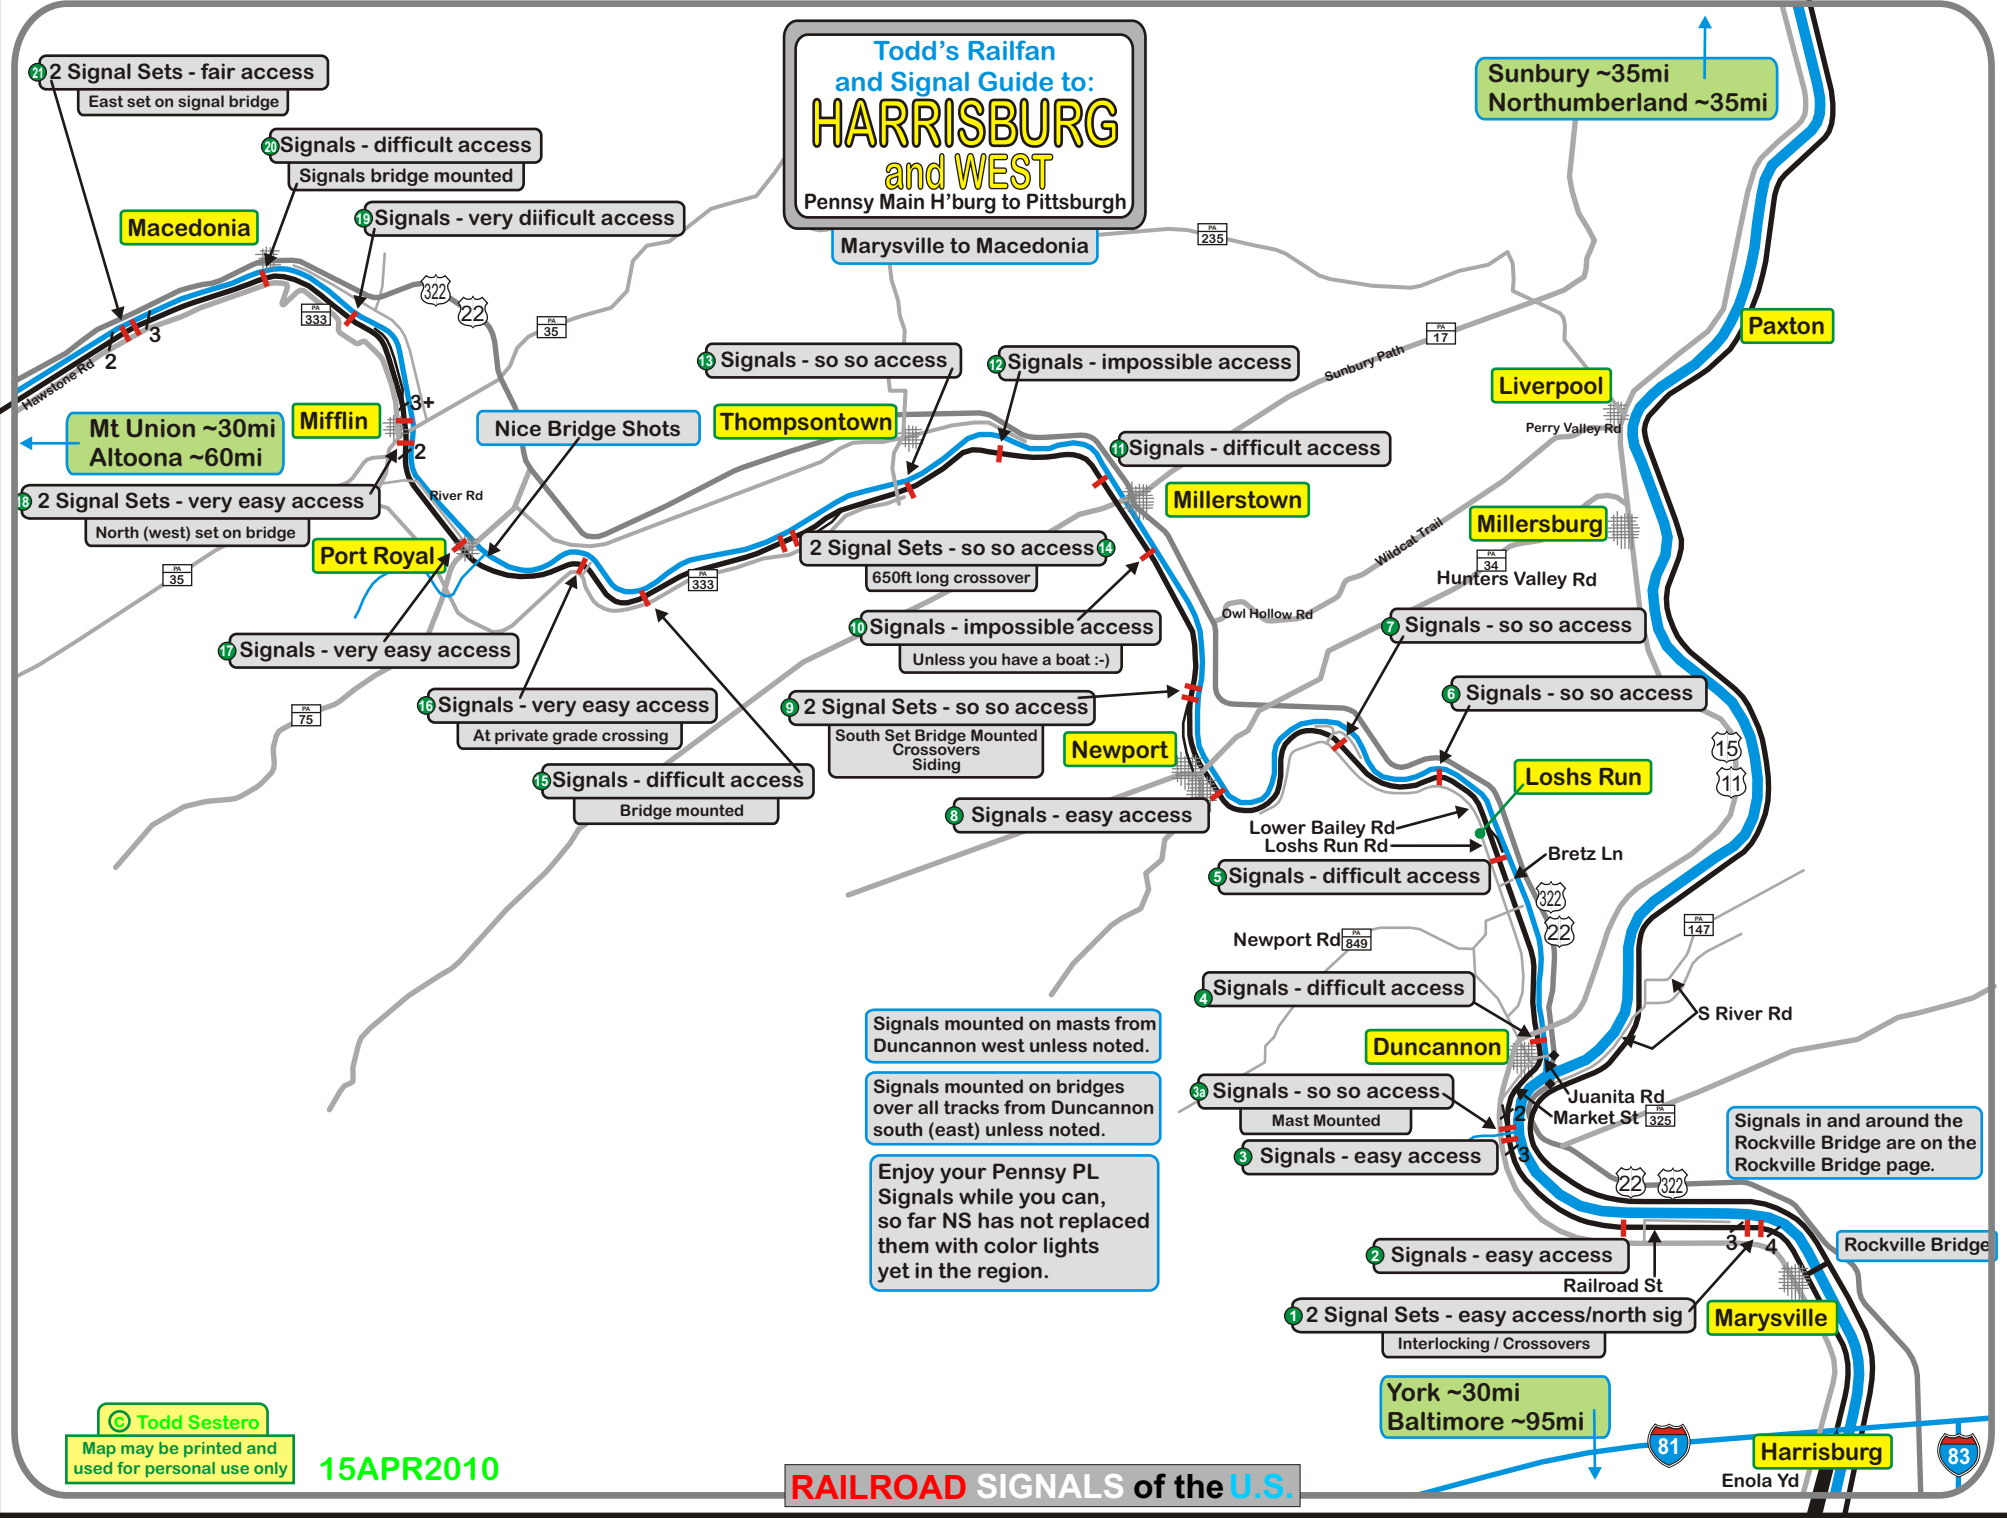

Todd's Railfan
and Signal Guide to:
HARRISBURG
and **WEST**
Penny Main H'burg to Pittsburgh

Marysville to Macedonia

Sunbury ~35mi
Northumberland ~35mi

Macedonia

Mt Union ~30mi
Altoona ~60mi

Mifflin

Nice Bridge Shots

Thompsonstown

Millerstown

Liverpool

Millersburg

Port Royal

Newport

Loshs Run

Duncannon

Signals in and around the
Rockville Bridge are on the
Rockville Bridge page.

Rockville Bridge

Marysville

York ~30mi
Baltimore ~95mi

Harrisburg

Enola Yd

Signals mounted on masts from
Duncannon west unless noted.

Signals mounted on bridges
over all tracks from Duncannon
south (east) unless noted.

Enjoy your Penny PL
Signals while you can,
so far NS has not replaced
them with color lights
yet in the region.

© Todd Sestero
Map may be printed and
used for personal use only