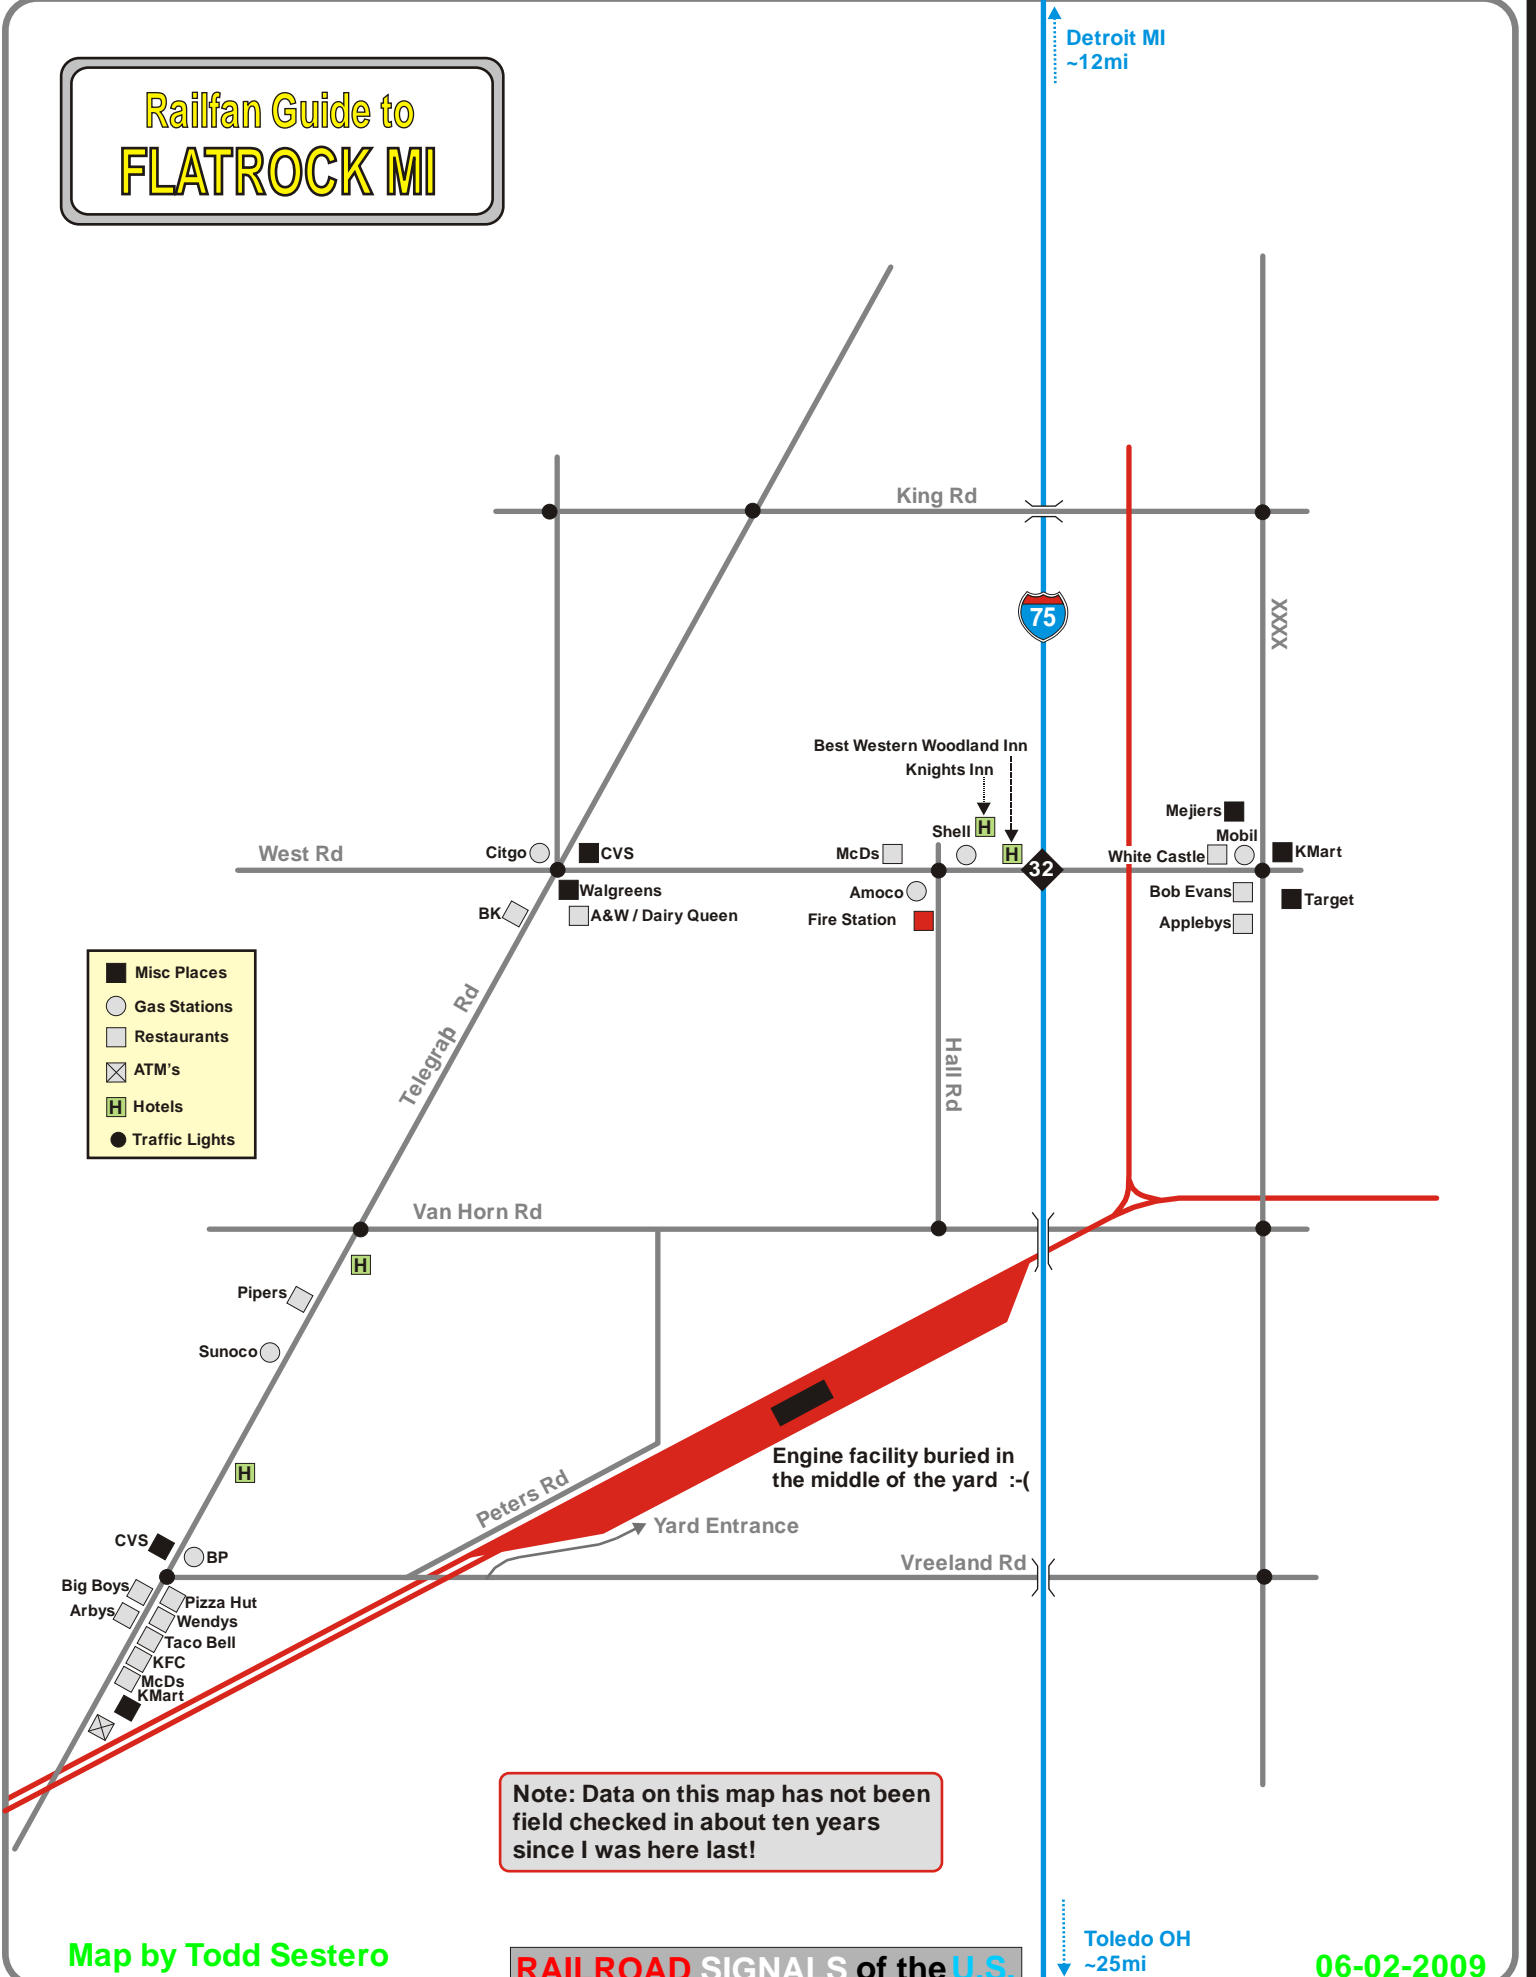

Railfan Guide to FLATROCK MI

- Misc Places
- Gas Stations
- Restaurants
- ⊠ ATM's
- Ⓜ Hotels
- Traffic Lights

Note: Data on this map has not been field checked in about ten years since I was here last!