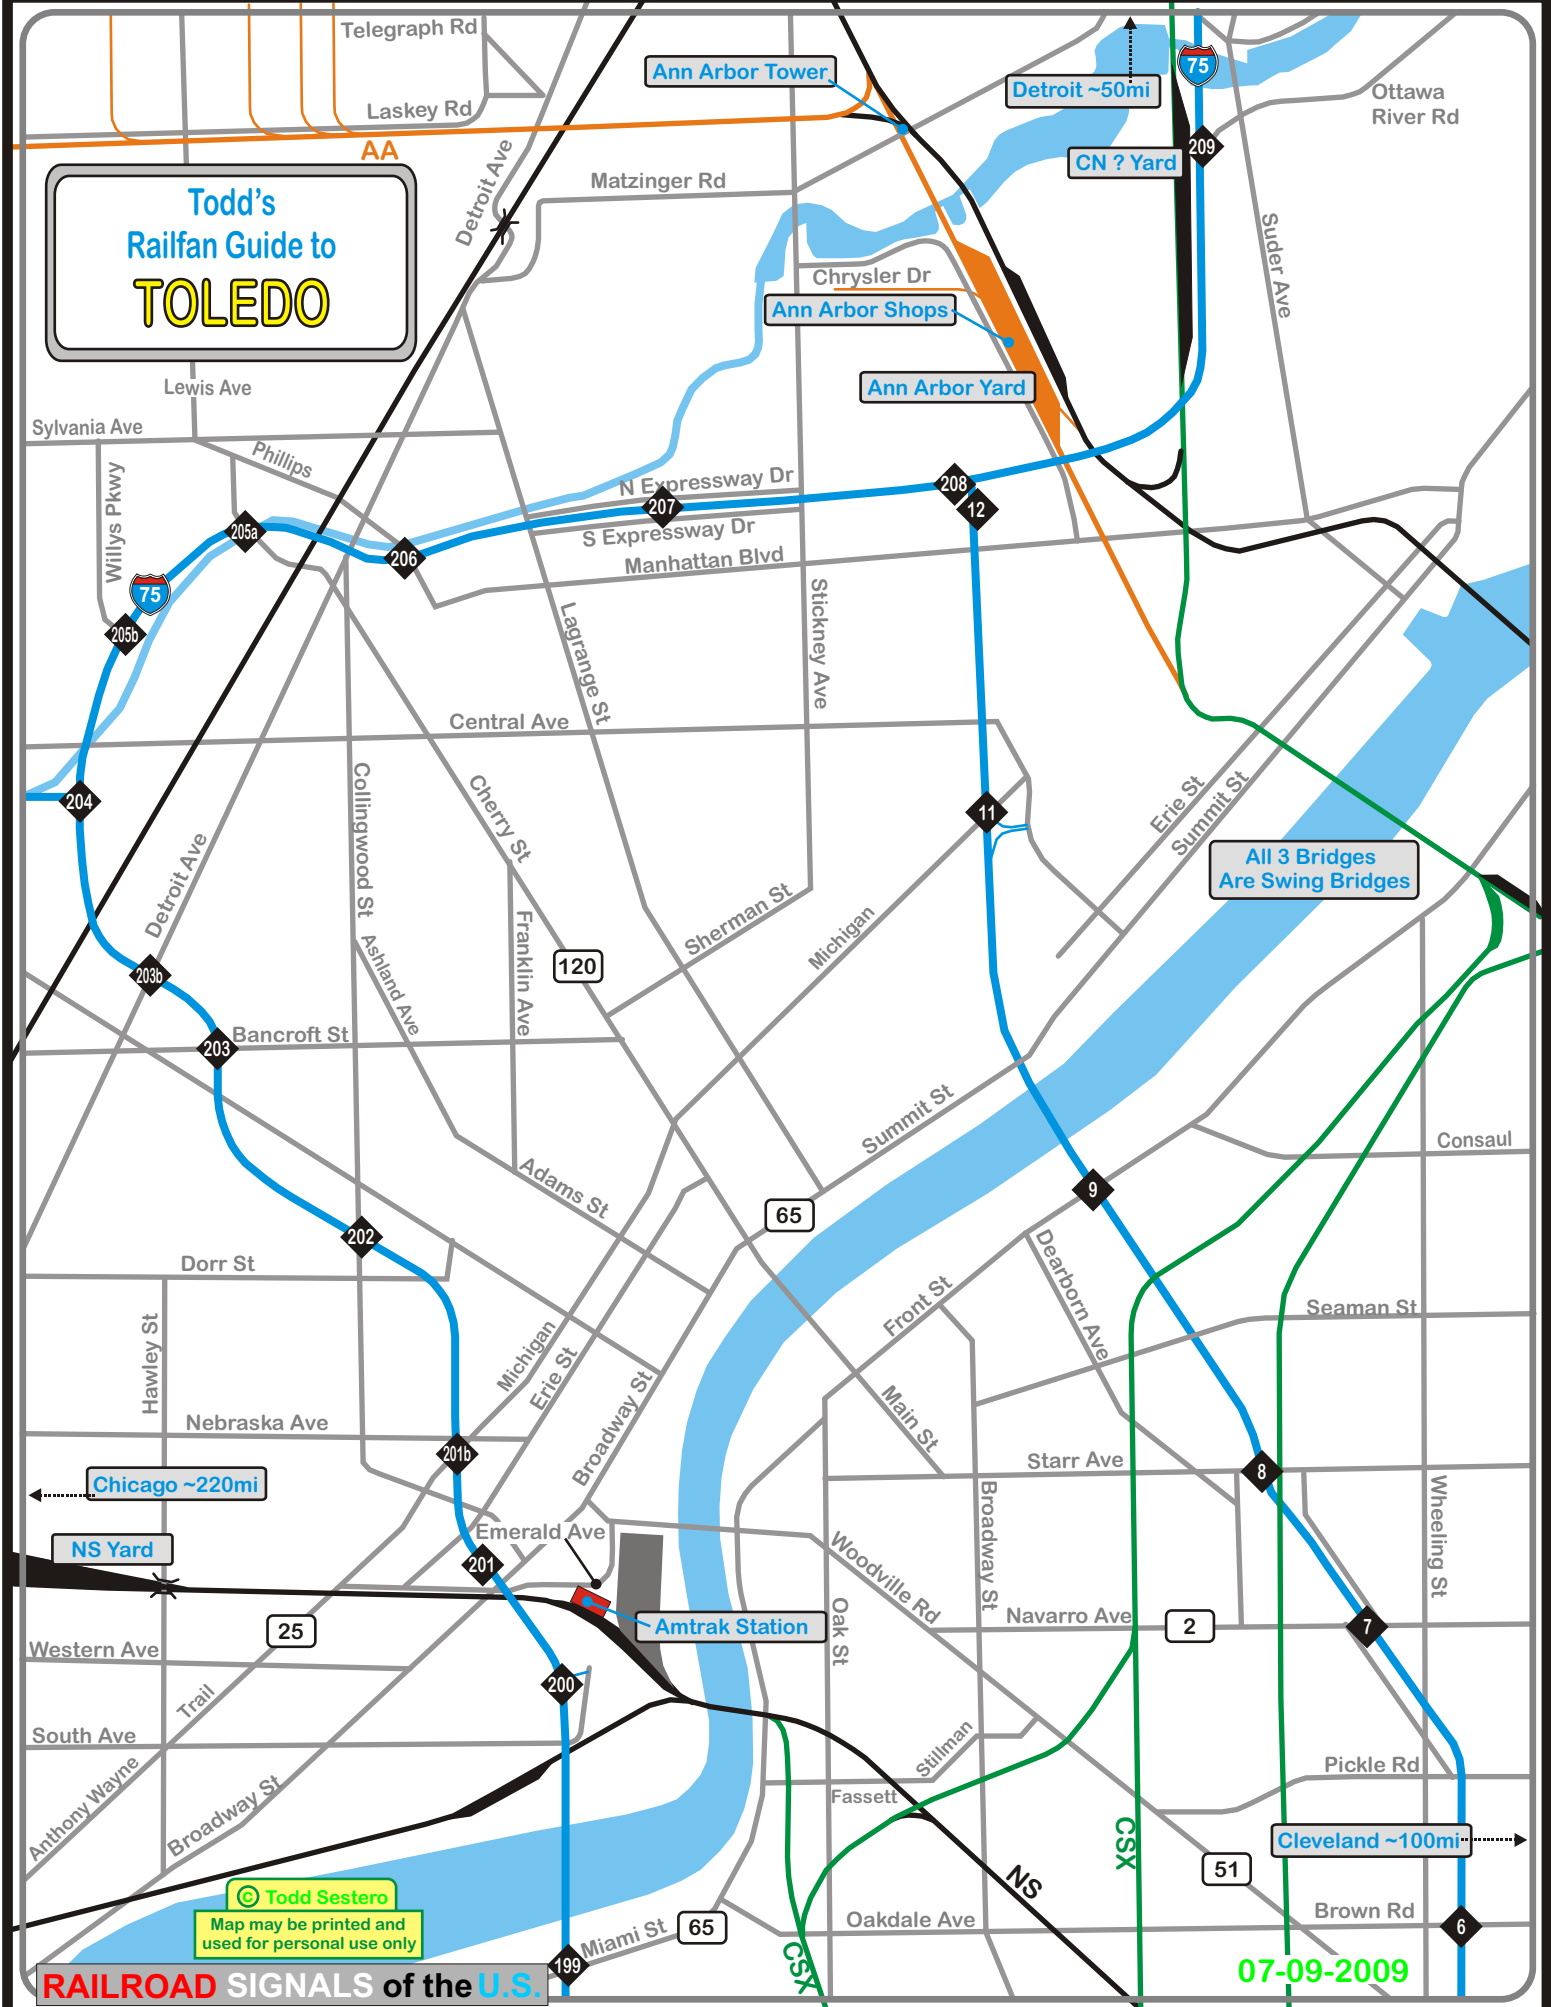

# Todd's Railfan Guide to TOLEDO

All 3 Bridges  
Are Swing Bridges

© Todd Sestero  
Map may be printed and  
used for personal use only