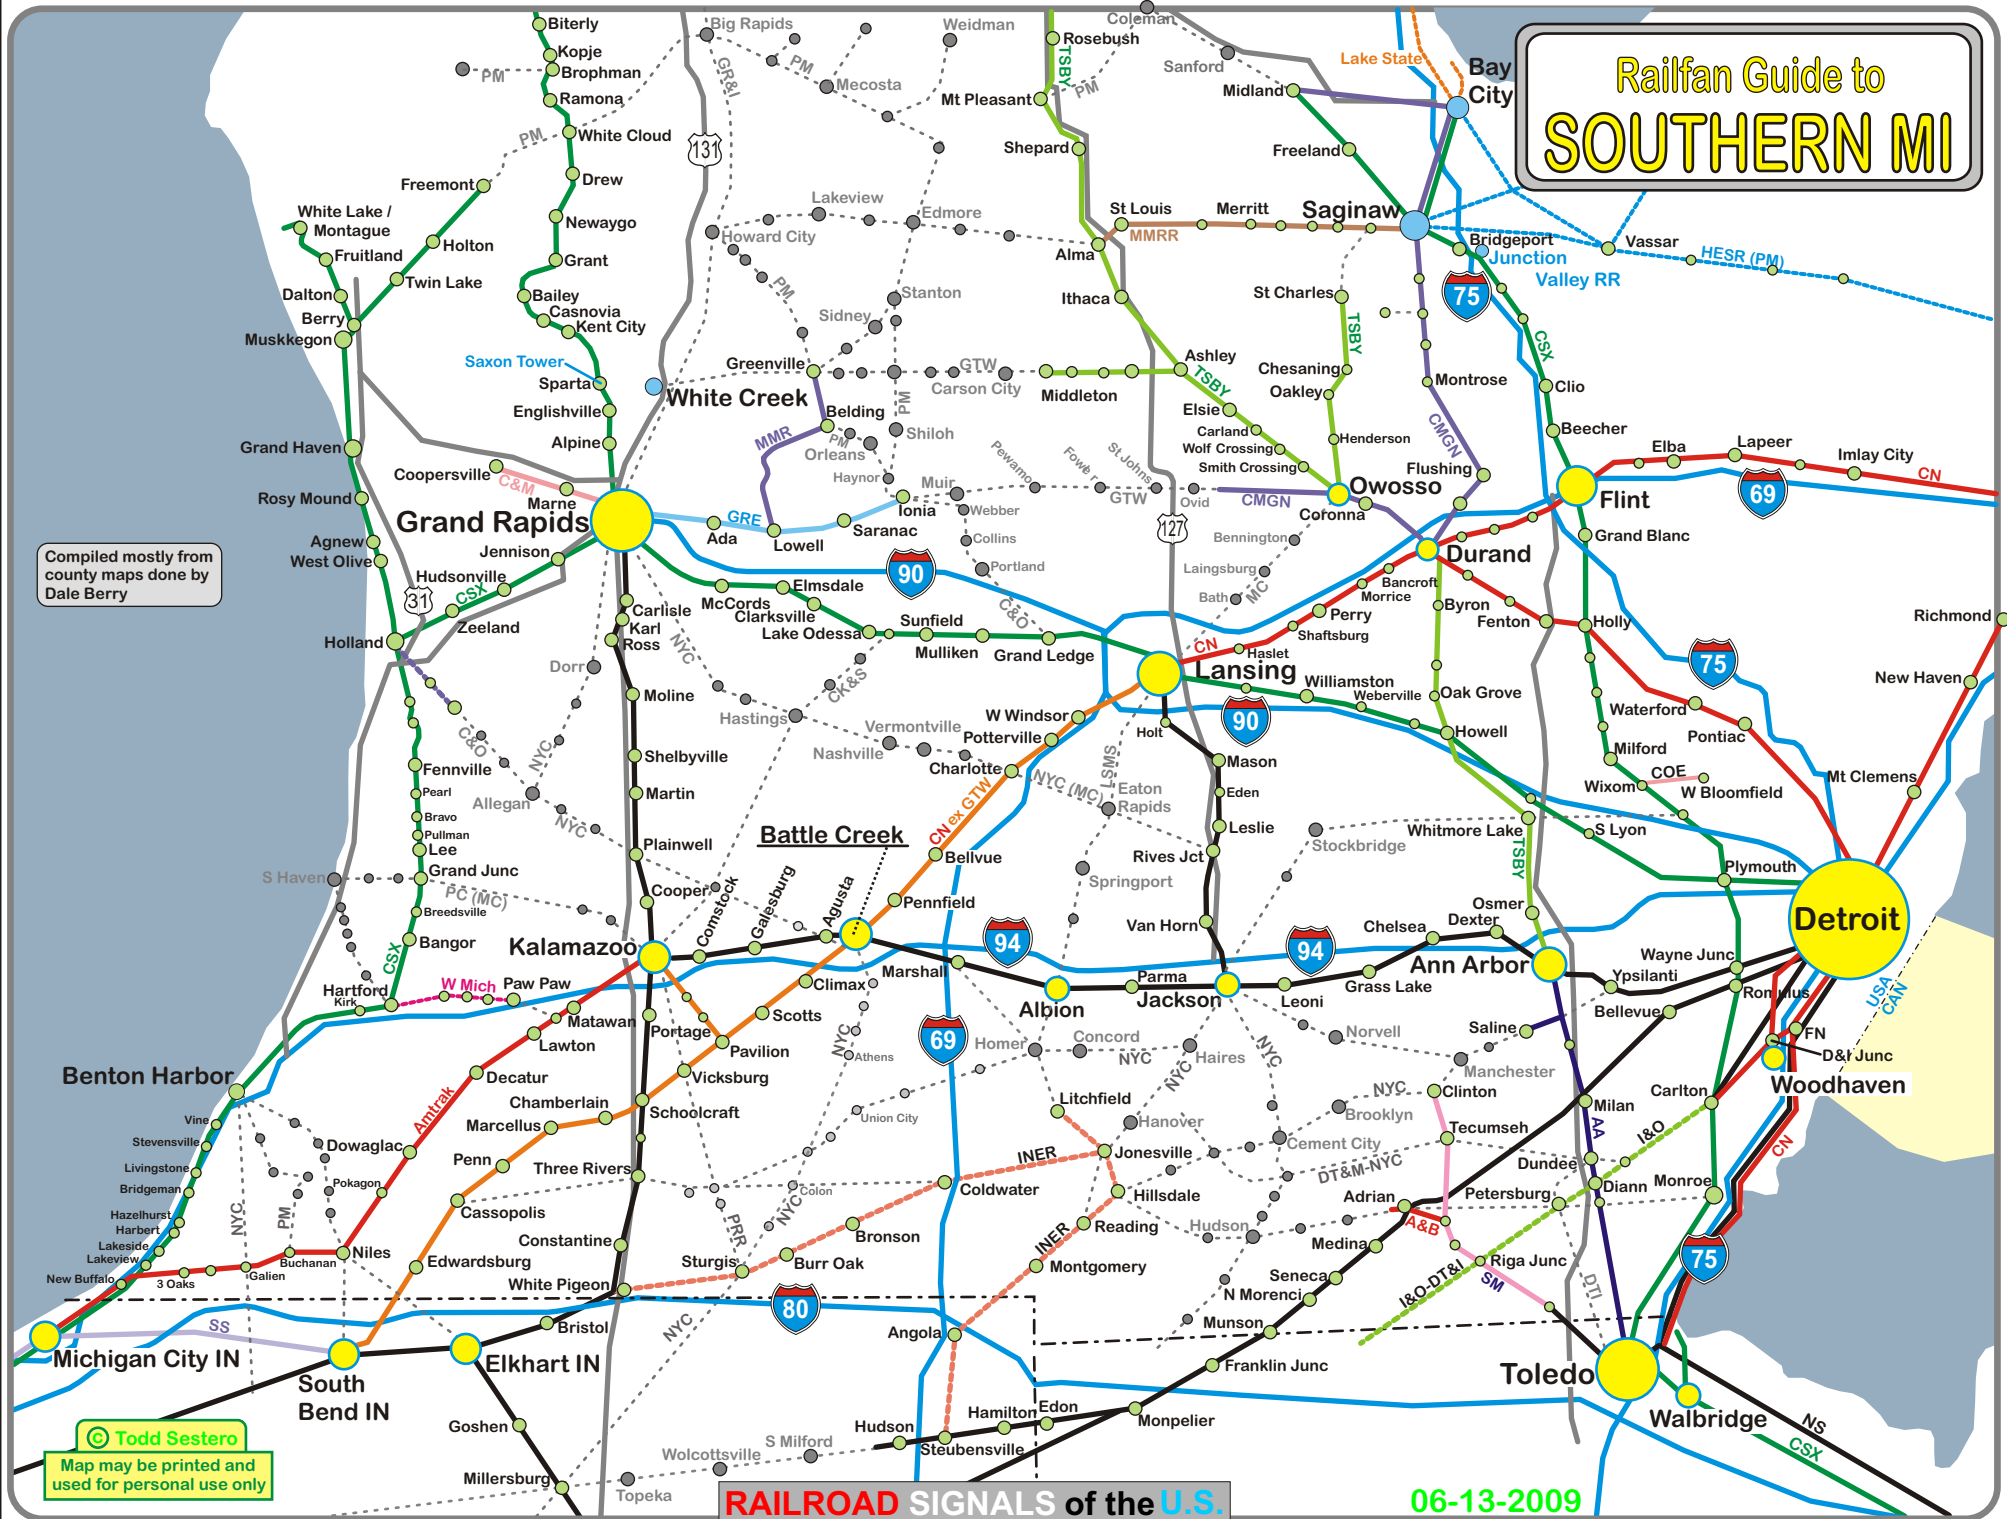

Railfan Guide to SOUTHERN MI

Compiled mostly from county maps done by Dale Berry

© Todd Sestero
Map may be printed and used for personal use only