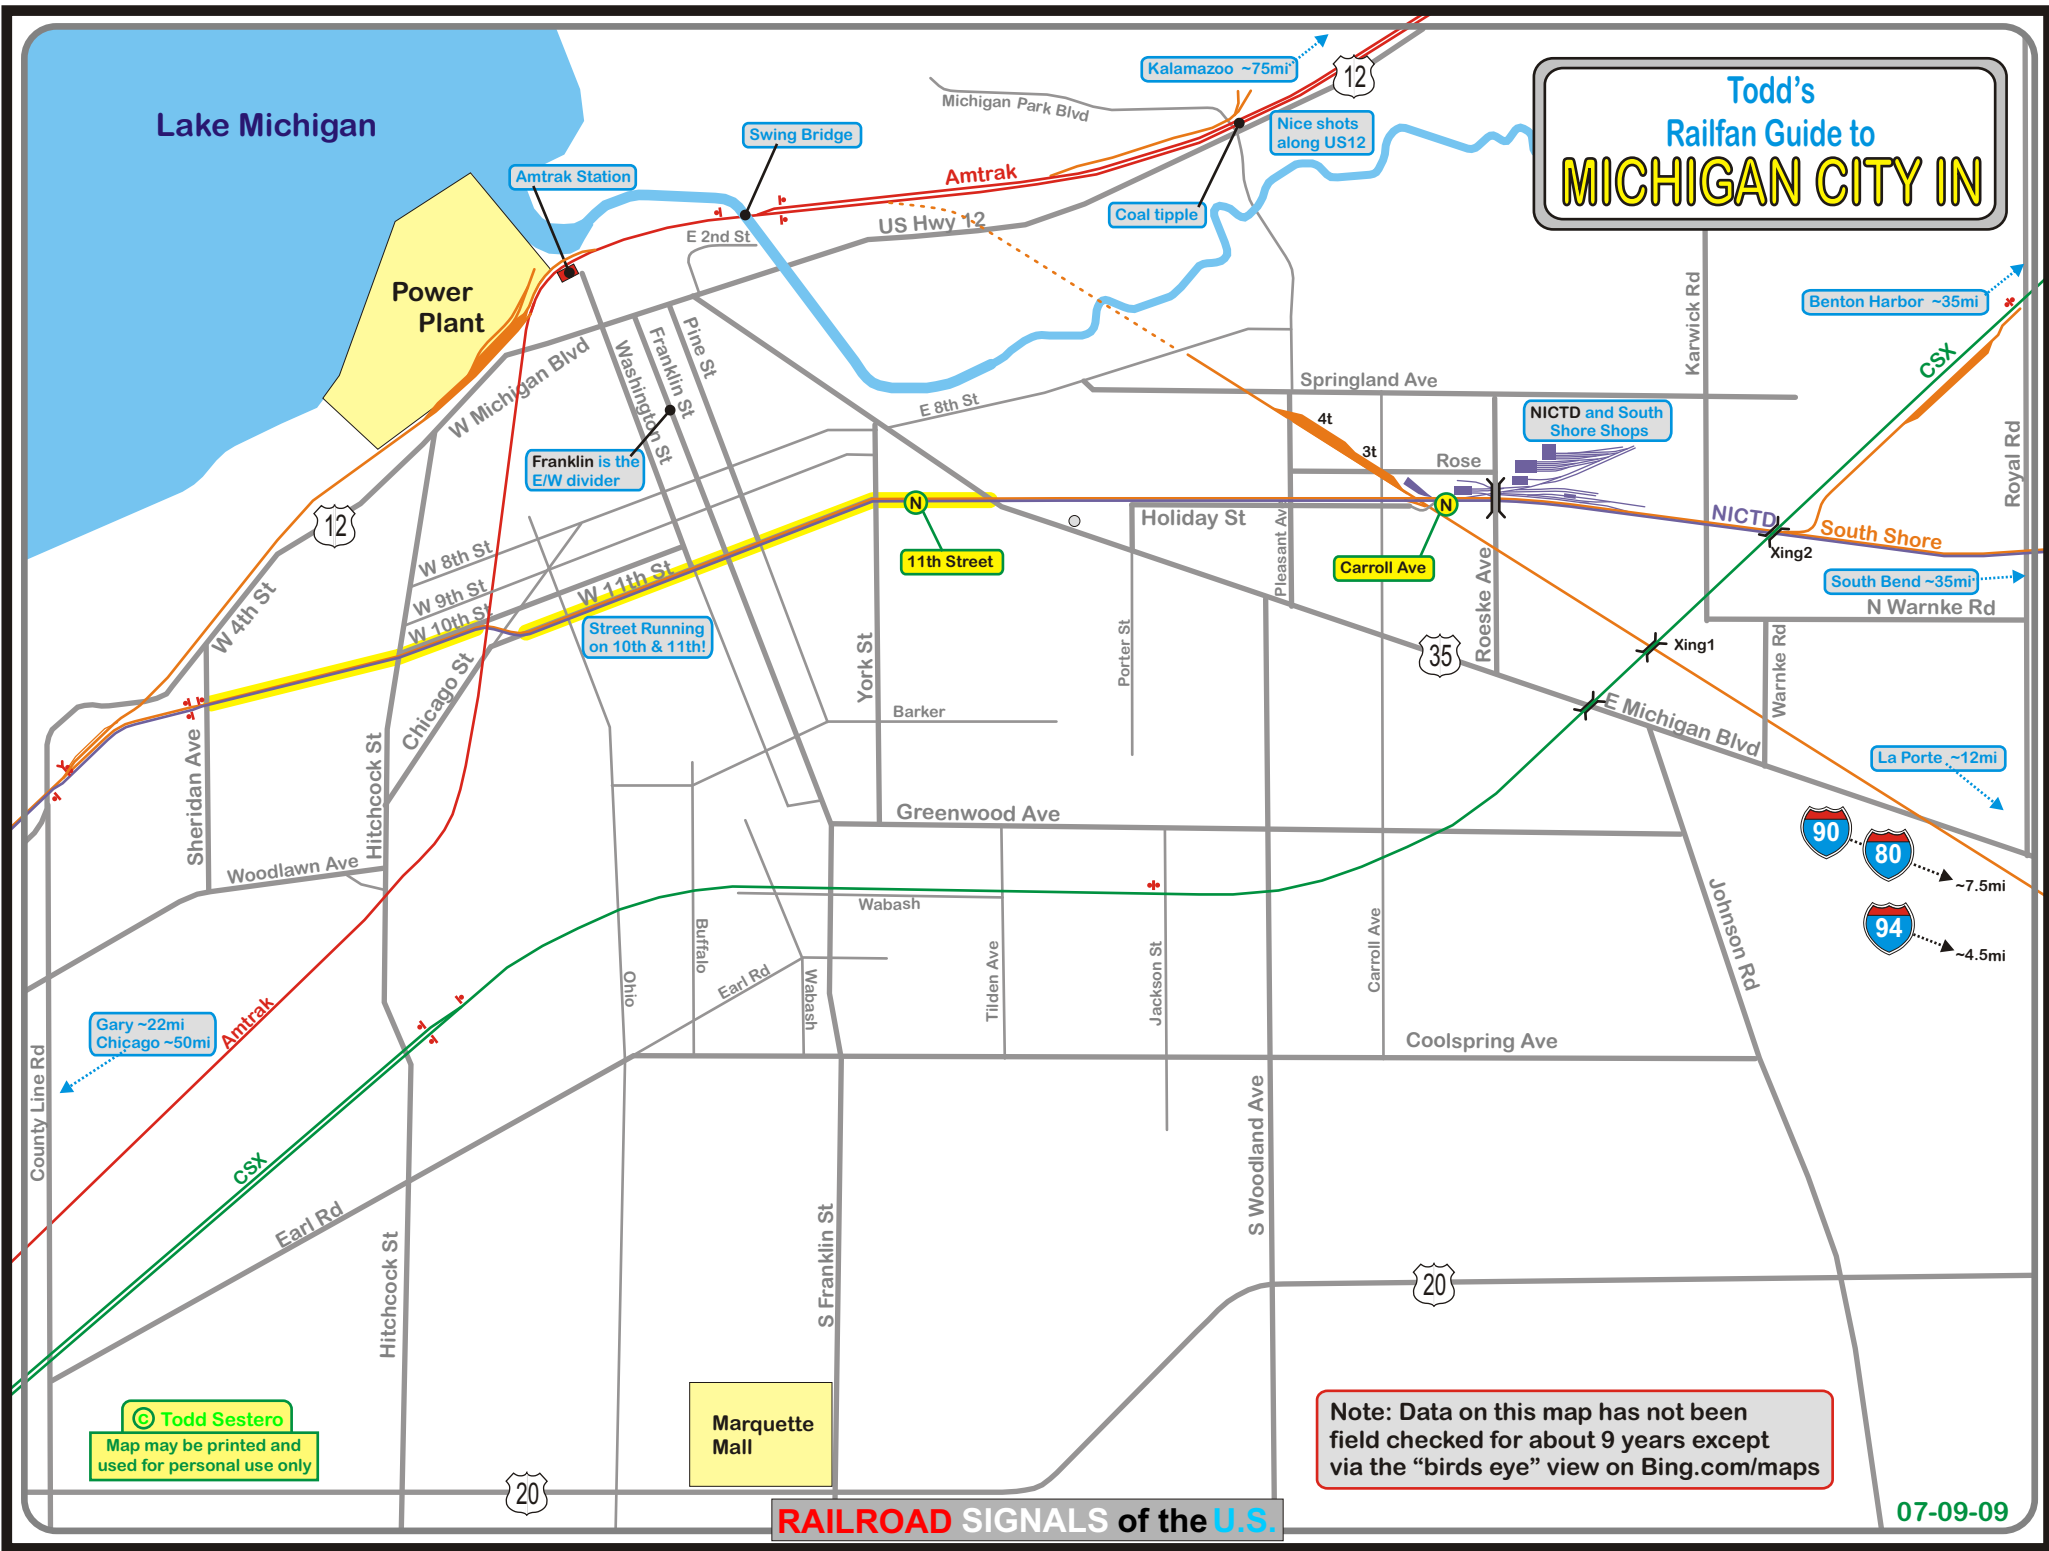

Todd's Railfan Guide to MICHIGAN CITY IN

© Todd Sestero
Map may be printed and
used for personal use only

Marquette
Mall

Note: Data on this map has not been
field checked for about 9 years except
via the "birds eye" view on Bing.com/maps