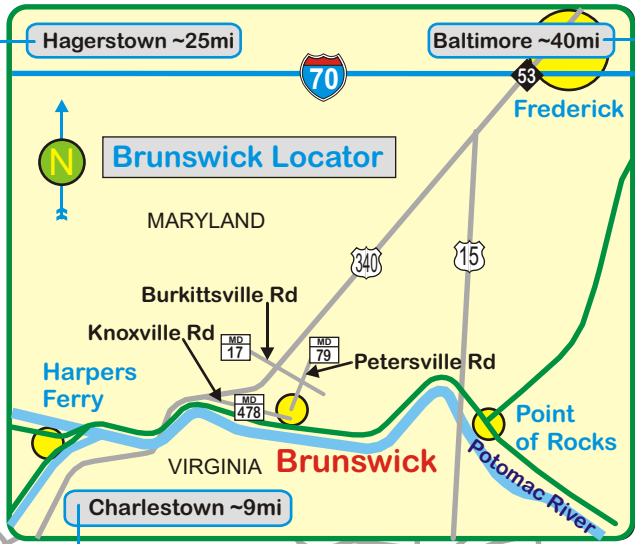

Frederick ~15mi

Hagerstown ~25mi

Baltimore ~40mi

Brunswick Locator

Point of Rocks ~7mi

Harpers Ferry ~7mi

This part of the yard removed in the 80's

- KEY**
- ④ Railroad Stuff
 - ⑥ Signals
 - 🏠 Hotels
 - 🍽 Restaurants, Food, Etc
 - ⛽ Gas Stations
 - ⬛ Other
 - 🏧 ATM's
 - 📍 Good Photo Spots

Brunswick RR Museum ③

WB Tower ④

⑥ C&O Canal

B&O Brunswick Depot ① & WB MARC Platform

CSX Brunswick Yd ②

EB MARC Platform ⑤

Todd's Railfan Guide to
BRUNSWICK
 MD

RAILROAD SIGNALS of the U.S.

© Todd Sestero
 Map may be printed and used for personal use only

02-14-2010