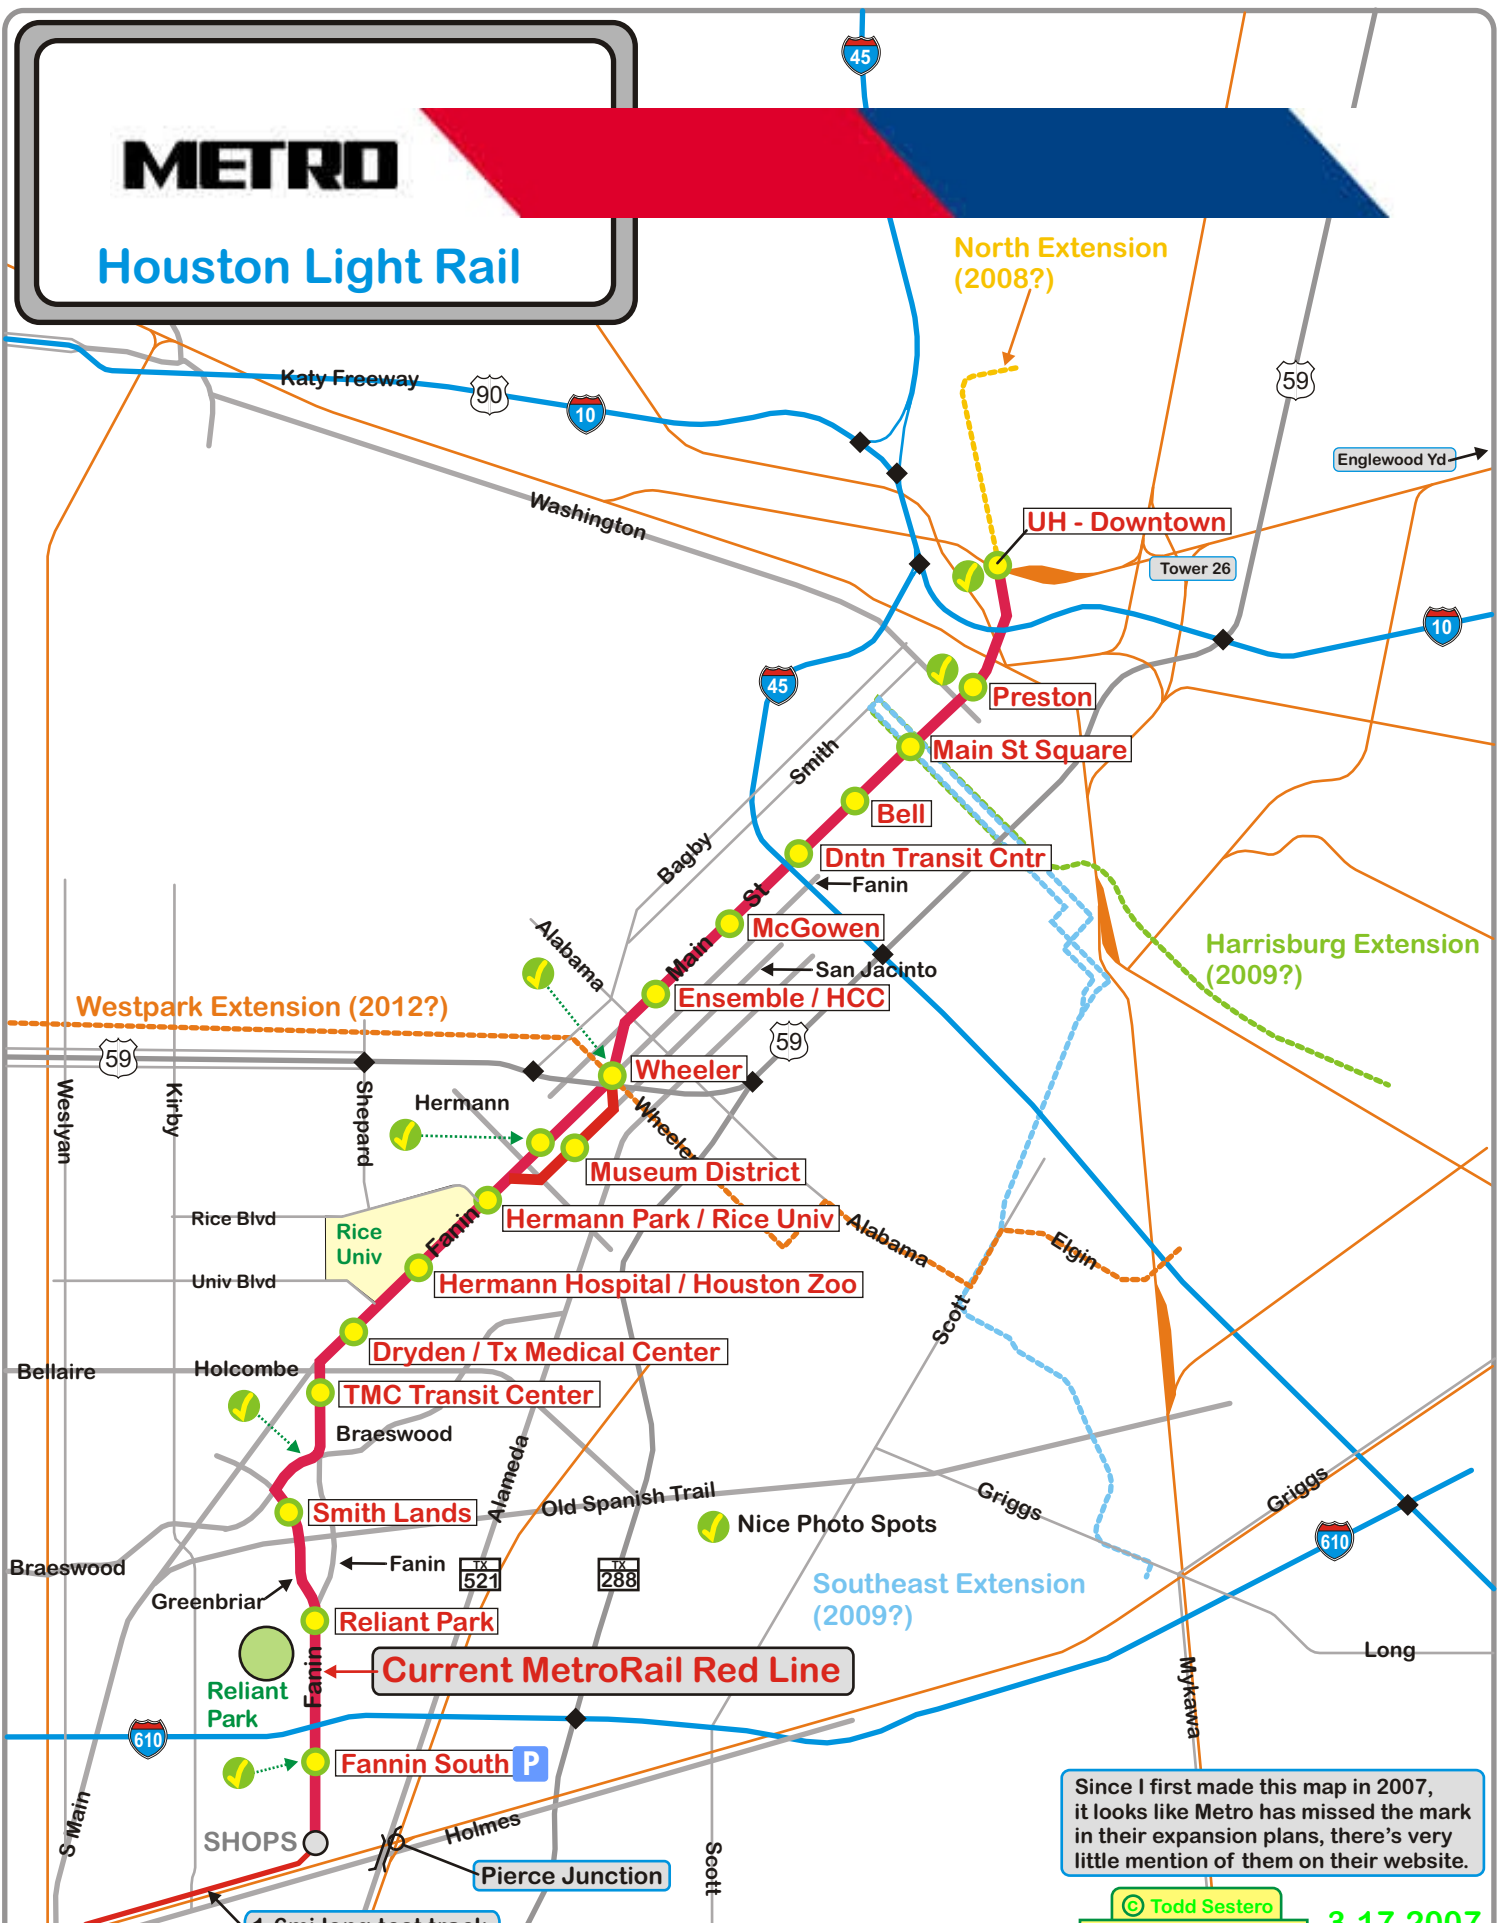

METRO

Houston Light Rail

Since I first made this map in 2007, it looks like Metro has missed the mark in their expansion plans, there's very little mention of them on their website.

© Todd Sestero
Map may be printed and used for personal use only

3-17-2007
7-7-2007
5-5-2010